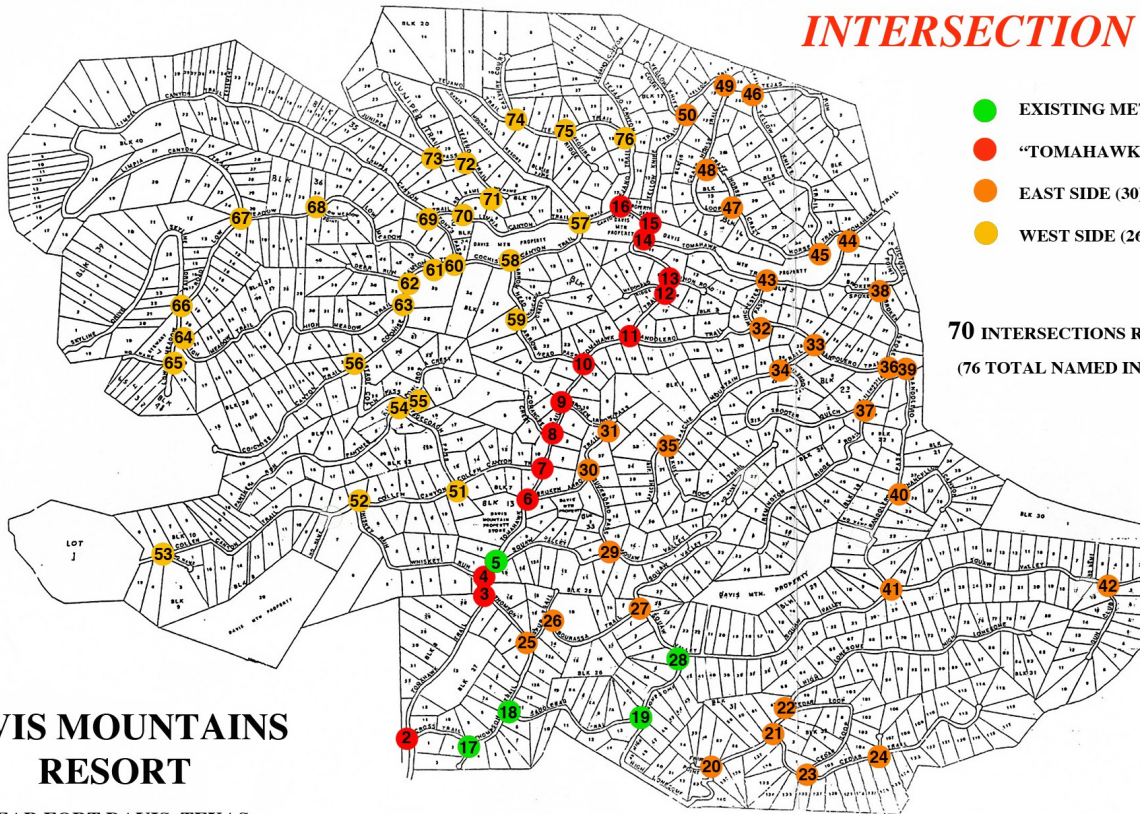

REFLECTIVE METAL ROAD SIGNS FOR DMR

INTERSECTION MAP

- EXISTING METAL SIGN (6)
- "TOMAHAWK TRAIL" (14)
- EAST SIDE (30)
- WEST SIDE (26)

70 INTERSECTIONS REQUIRE SIGNS
(76 TOTAL NAMED INTERSECTIONS)

DAVIS MOUNTAINS RESORT

NEAR FORT DAVIS, TEXAS

November 10, 2012
 Revised December 8, 2012
 Revised June 6, 2013
 Revised March 8, 2014

See Also:

"INTERSECTION MAP KEY"
 &
 "SIGN SUMMARY"